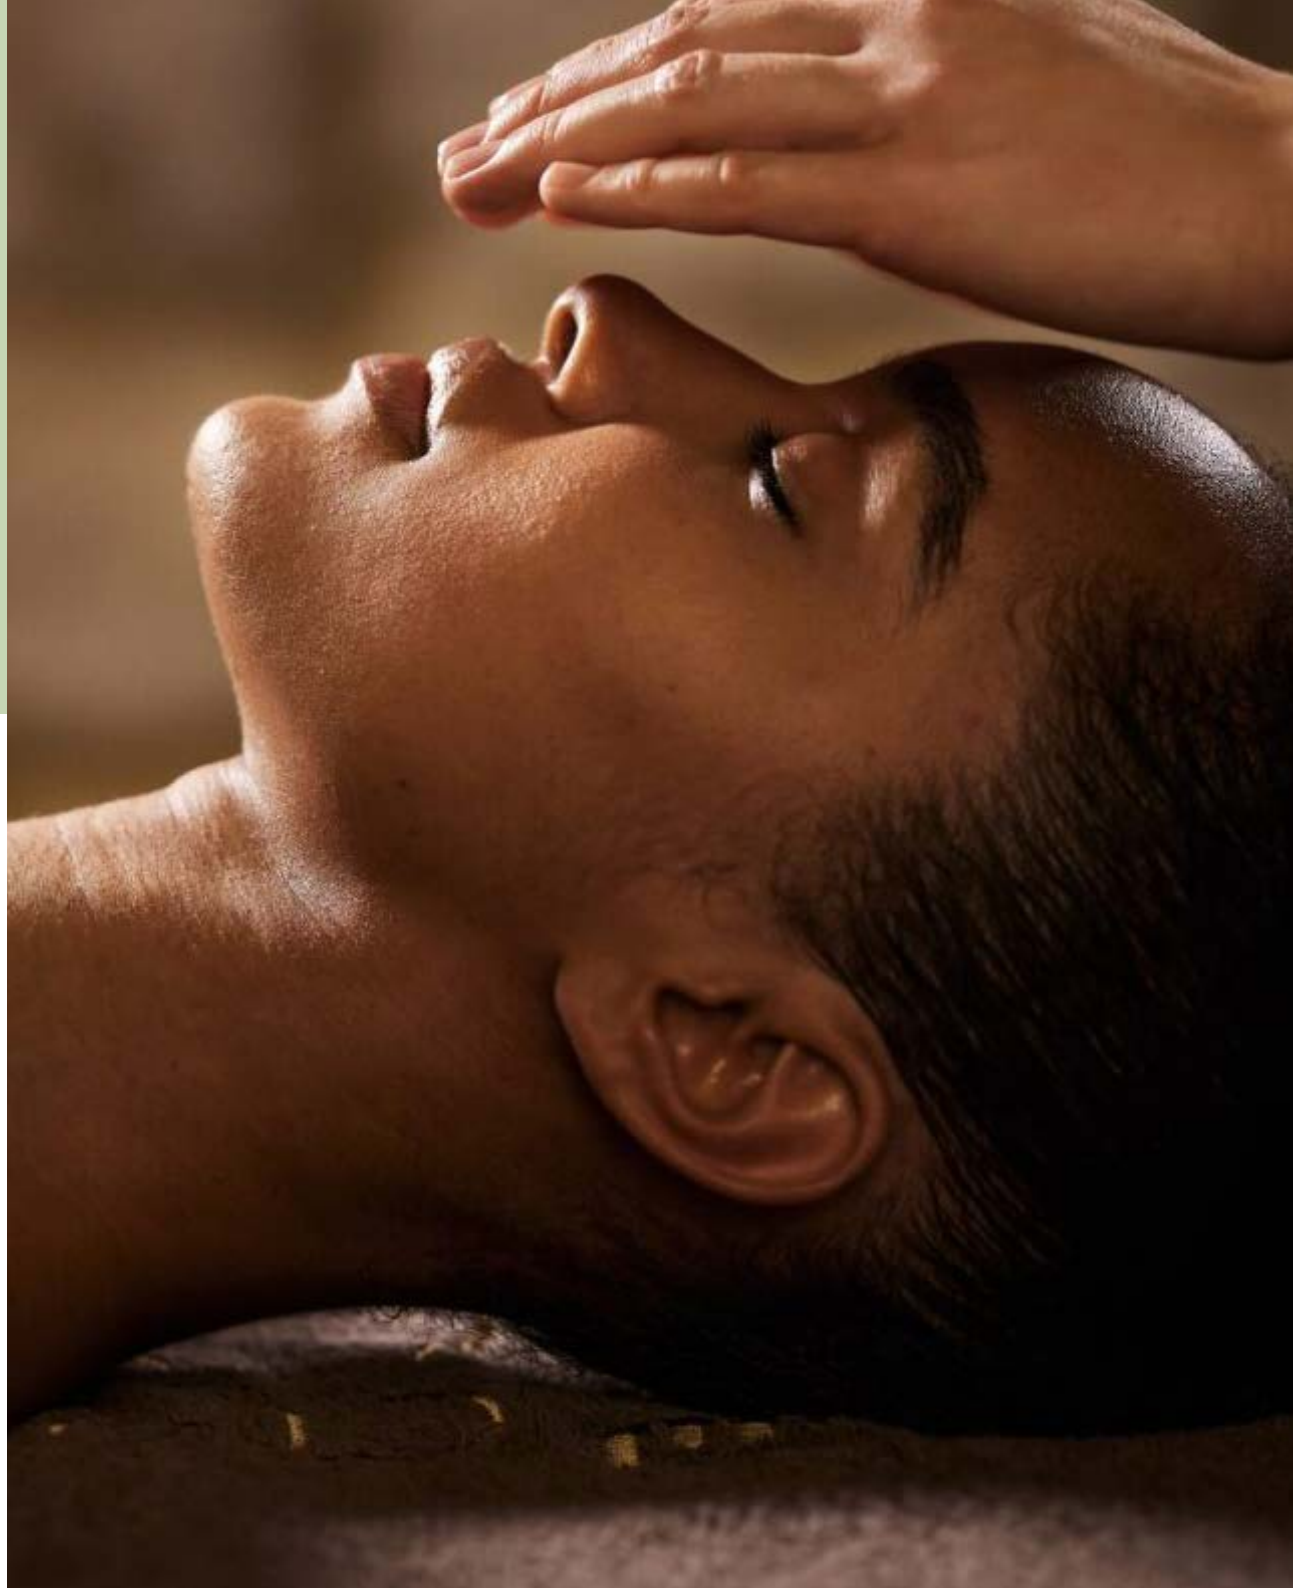

45 MINUTES - 100€

Soin Visage Fondamental

Redonnez fraîcheur et éclat à votre peau avec un démaquillage, exfoliation avec le gommage exclusif (fleurs, fruits, feuilles, fibres) et la pose d'un masque. Elle est lissée grâce au Super Serum [10] et un rouleau de massage en pierre de jade.

1 HEURE 15 - 160€

Soin Visage d'Exception

Offrez à votre peau toute l'efficacité d'un rituel sur-mesure avec démaquillage, gommage exclusif, masque et application du Super Serum [10]. Profitez d'un modelage du visage avec des accessoires adaptés aux besoins de votre peau.

30-MINUTE - €70

Instant Radiance Face Treatment: This express treatment is a fast track to a healthy complexion, combining makeup removal, gentle exfoliation and a mask, followed by the application of Super Serum [10] and smoothing with a jade stone roller.

45-MINUTE - €100

Ultimate Face Treatment: Restore freshness and radiance to your skin with a make-up removal, exfoliation with the exclusive scrub (flowers, fruits, leaves, fibers) and the application of a mask. The skin is smoothed with Super Serum [10] and a jade stone massage roller.

1 HOUR 15 - €160

Exceptional Face Treatment: Treat your skin to the effectiveness of a customized ritual with makeup removal, exclusive exfoliation, mask and Super Serum [10] application. Enjoy a facial massage (relaxing glow massage or anti-aging gymnastics) with accessories adapted to your skin's needs.