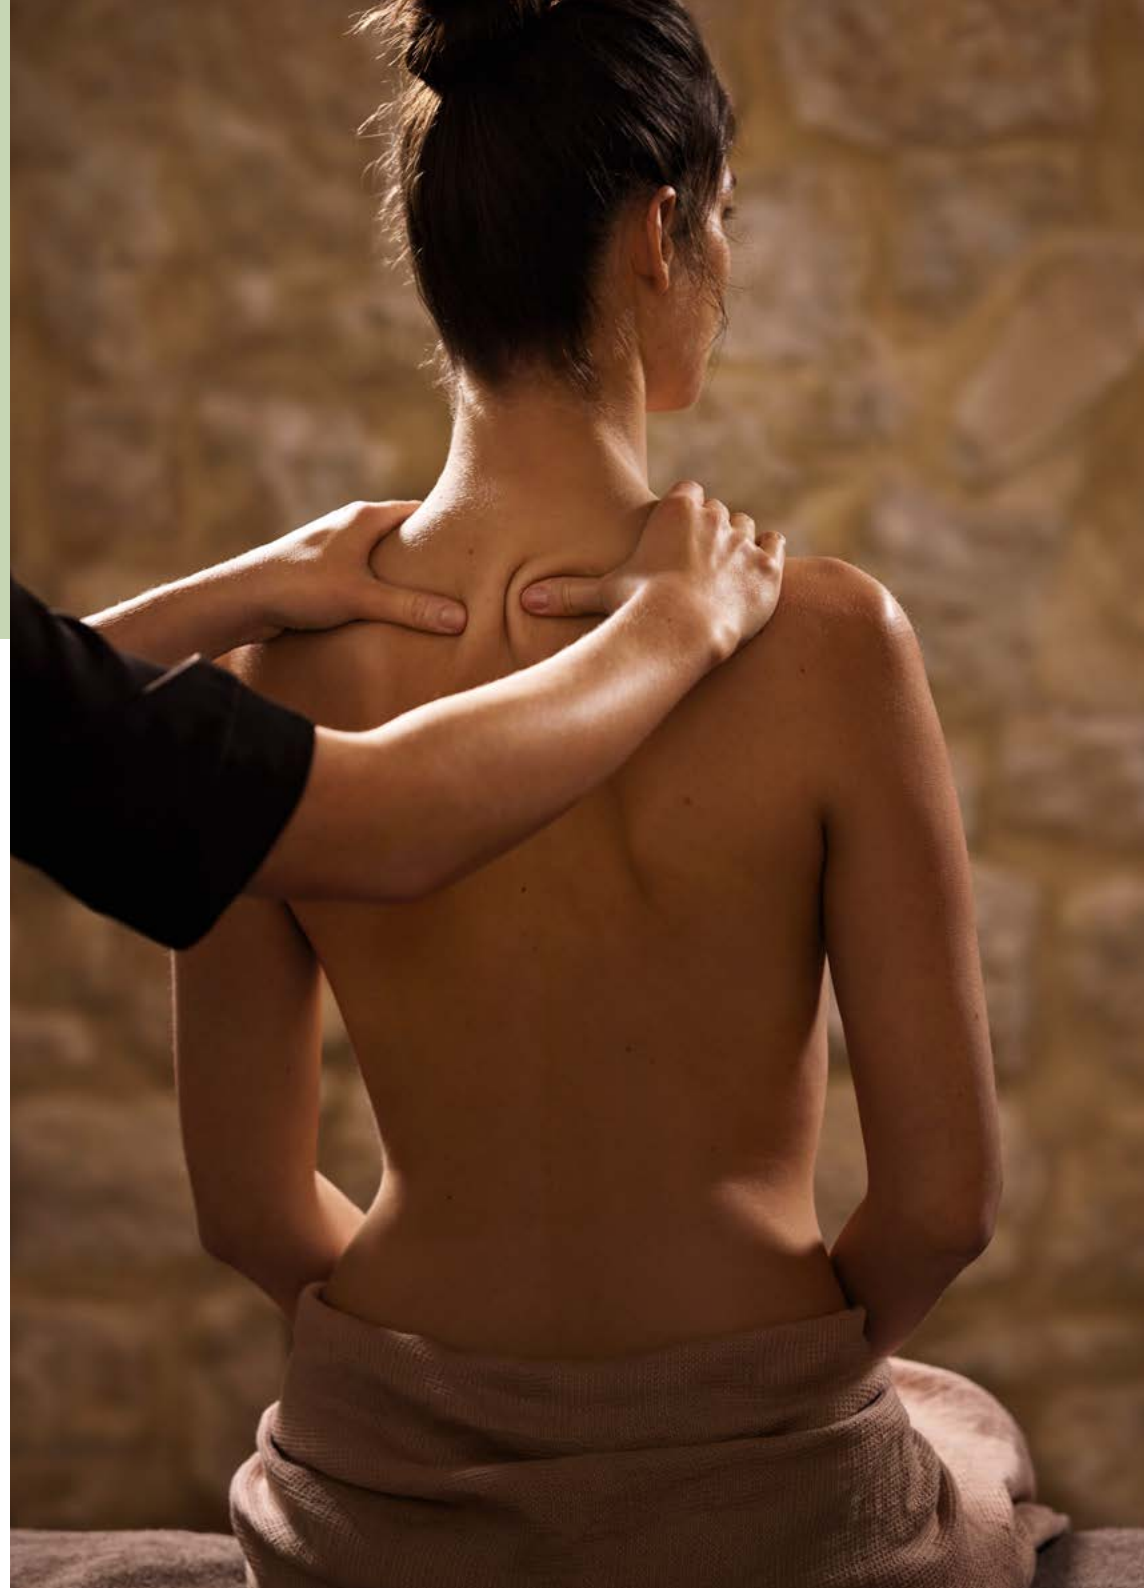

Rêve de Miel® Body Treatment:

The ultimate in cocooning to soothe dry skin, featuring an exclusive, aromatic scrub and nourishing, encircling sculpting techniques.